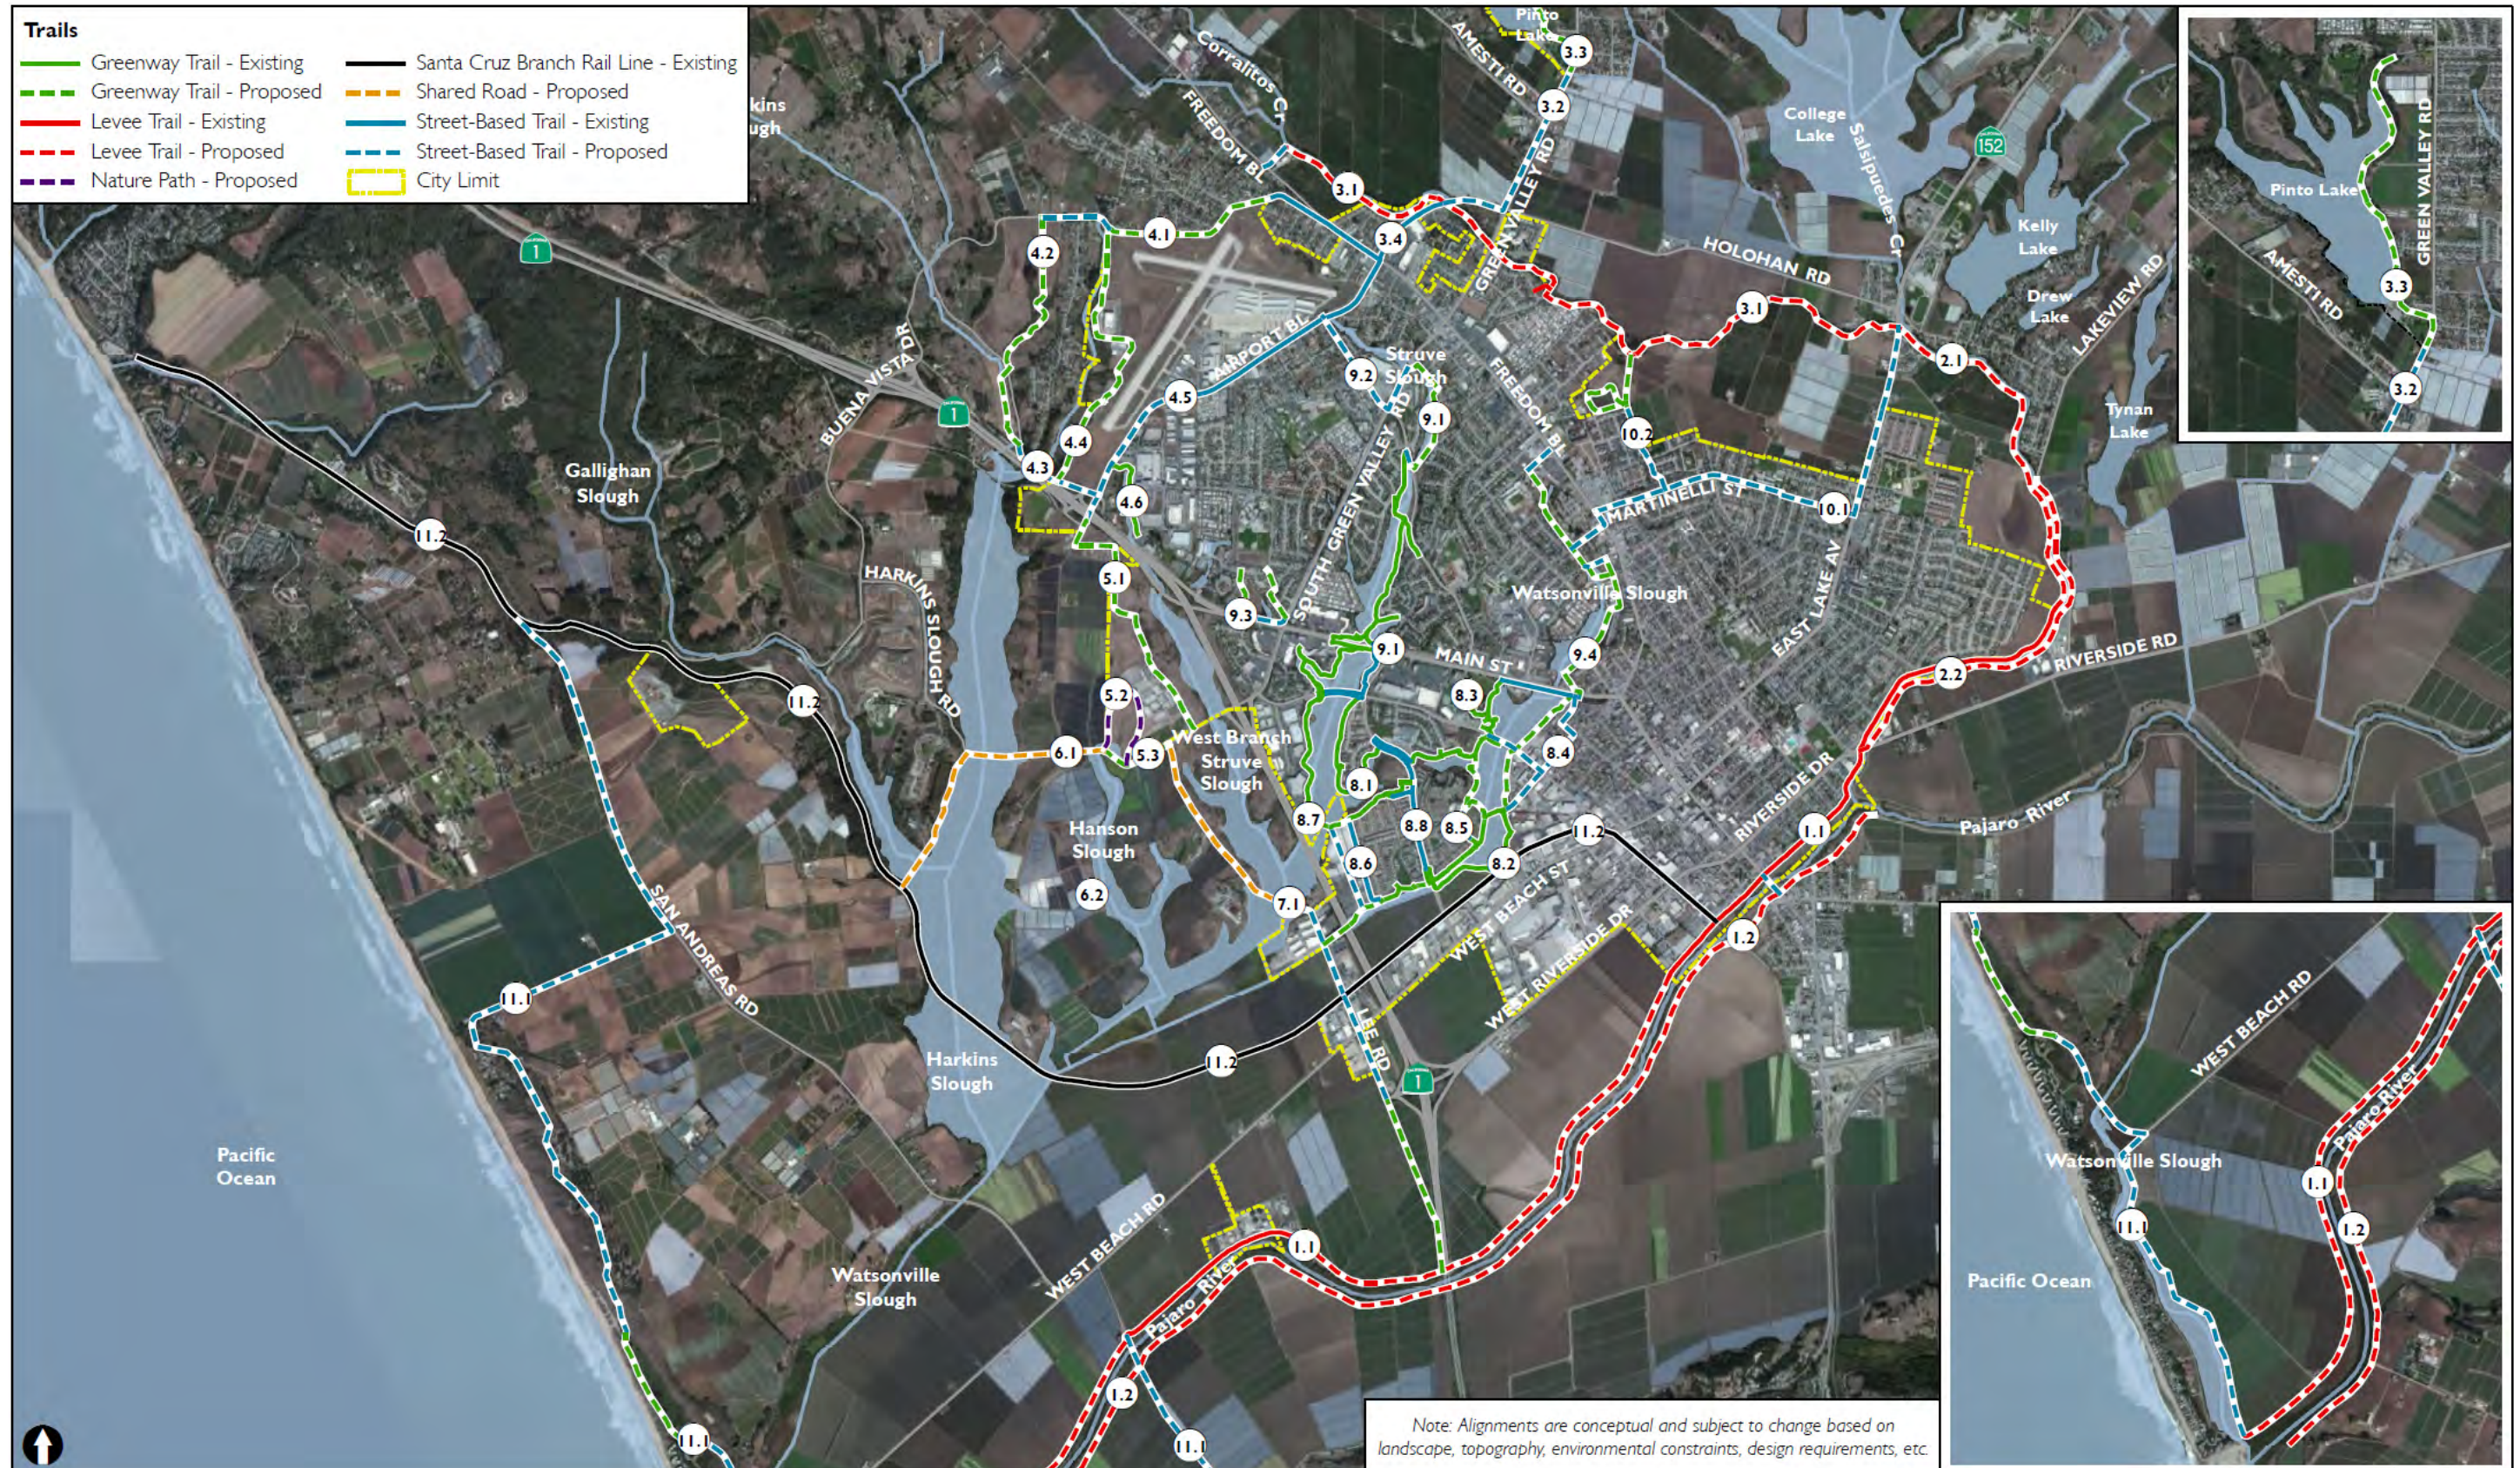

Figure 3-1: Greater Watsonville Trail Master Plan

Source: City of Watsonville and RBF Consulting, 2012.